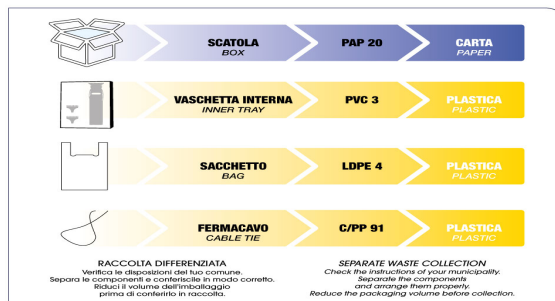

LABOR

p r o

W001PLUS CLIPPER 4.ZERO PROFESSIONAL CORDLESS HAIR CLIPPER

W001PLUS CLIPPER 4.ZERO

Basic Info

Brand: Labor life
Product description ERP: LABOR LIFE 4 ZERO HAIR CLIPPER
VAT: 22
Qty discounts on catalogue : 10s12p - 15s48p
EAN: 8012350000000
Technical assistance: Labor Pro

Features

Product height: 18.0000 cm
Product length: 4.5000 cm
Product depth: 4.1000 cm
Material: ABS
Colour: Black
Finish: Matt
Type of hair clipper blade: Cut
Recharge stand: No
Speed regulator: Sì
Speed number: 2
Min Cut Height: 0.8000 mm
Max Cut height (mm): 2.0000 mm
Comb Size: 12, 3, 6, 9
Pop up trimmer: No
Shaving regulator: Ring
Additional information: 2 rialzi obliqui per sfumatura (dx e sx)
Blade Material: Ceramic, Titanium